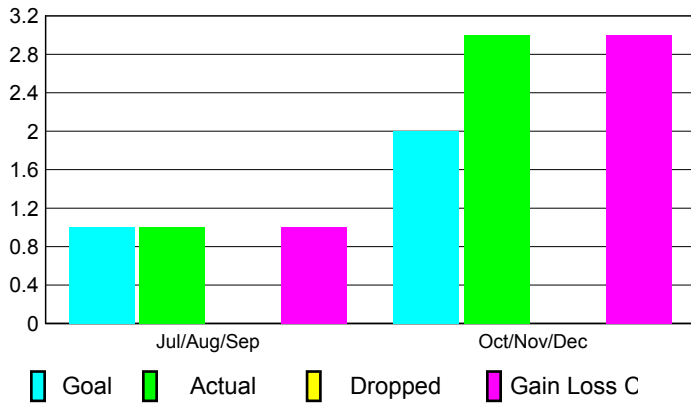

## CLUBS

**Club Results**  
2010-2011

**Clubs**  
2009-2010

Month	New Club Goal	Actual New Clubs	Actual Dropped Clubs	Gain/Loss of Clubs	Gain/Loss of Clubs
Jul/Aug/Sep	1	1	0	1	5
Oct/Nov/Dec	2	3	0	3	0
<b>Totals</b>	<b>3</b>	<b>4</b>	<b>0</b>	<b>4</b>	<b>5</b>

### Club Results 2010-2011

Goal, New, Dropped, Gain/Loss

### Comparison of Club Gain/Loss

Current Year Compared to the Previous Year