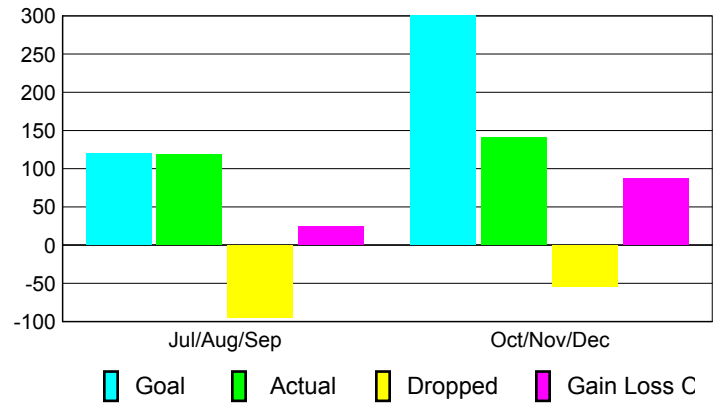

### YTD Status Quo Clubs 2010-2011

Status Quo Clubs Compared to Status Quo Members

## MEMBERSHIP

**Membership Results**  
2010-2011

**Membership**  
2009-2010

Month	Net Memb Goal	Actual New Memb	Actual Dropped Memb	Gain/Loss of Memb	Gain/Loss of Memb
Jul/Aug/Sep	120	119	-95	24	130
Oct/Nov/Dec	300	141	-54	87	-20
<b>Totals</b>	<b>420</b>	<b>260</b>	<b>-149</b>	<b>111</b>	<b>110</b>

### Membership Results 2010-2011

Goal, New, Dropped, Gain/Loss

### Comparison of Membership Gain/Loss

Current Year Compared to the Previous Year