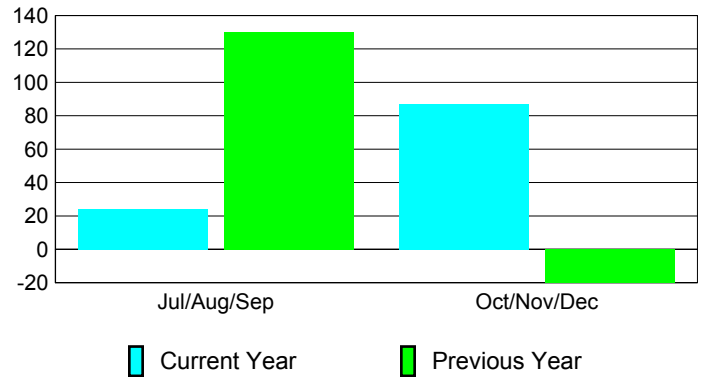

Gender Comparison 2010-2011

Jul/Aug/Sep

Oct/Nov/Dec

Male

Female